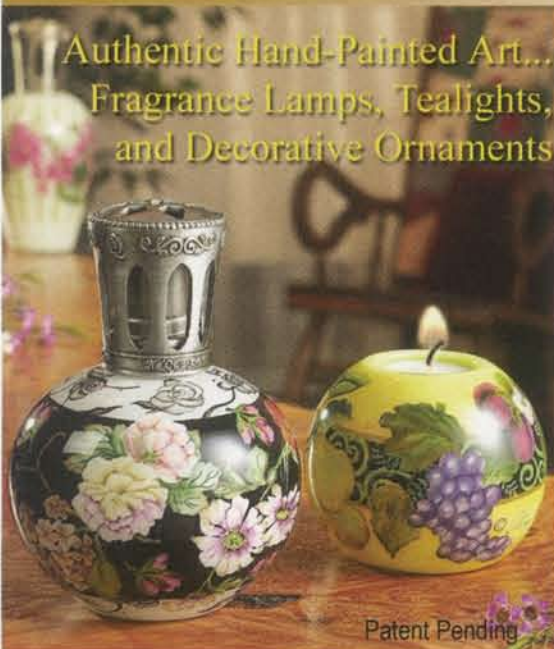

GUND

DESIGN IDEAS

LAMPE AVENUE

CANDLES, AROMATICS AND PERSONAL CARE
WEDDING UPDATE
LAST-MINUTE CHRISTMAS BUYS
COVERING THE COVER: PAGE 4

Santa's Workshop
by Peggy Abrams

Product in Stock...

Authentic Hand-Painted Art...
Fragrance Lamps, Tealights,
and Decorative Ornaments