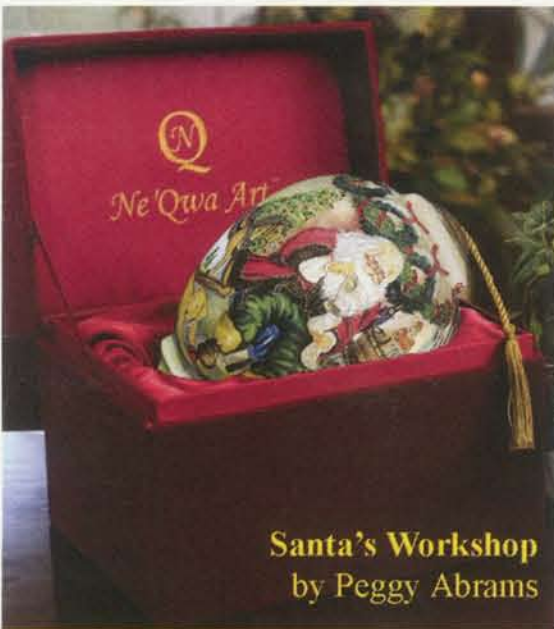

GUND

DESIGN IDEAS

LAMPE AVENUE

CANDLES, AROMATICS AND PERSONAL CARE
WEDDING UPDATE
LAST-MINUTE CHRISTMAS BUYS
COVERING THE COVER: PAGE 4

Santa's Workshop
by Peggy Abrams

Product in Stock...

Authentic Hand-Painted Art...
Fragrance Lamps, Tealights,
and Decorative Ornaments